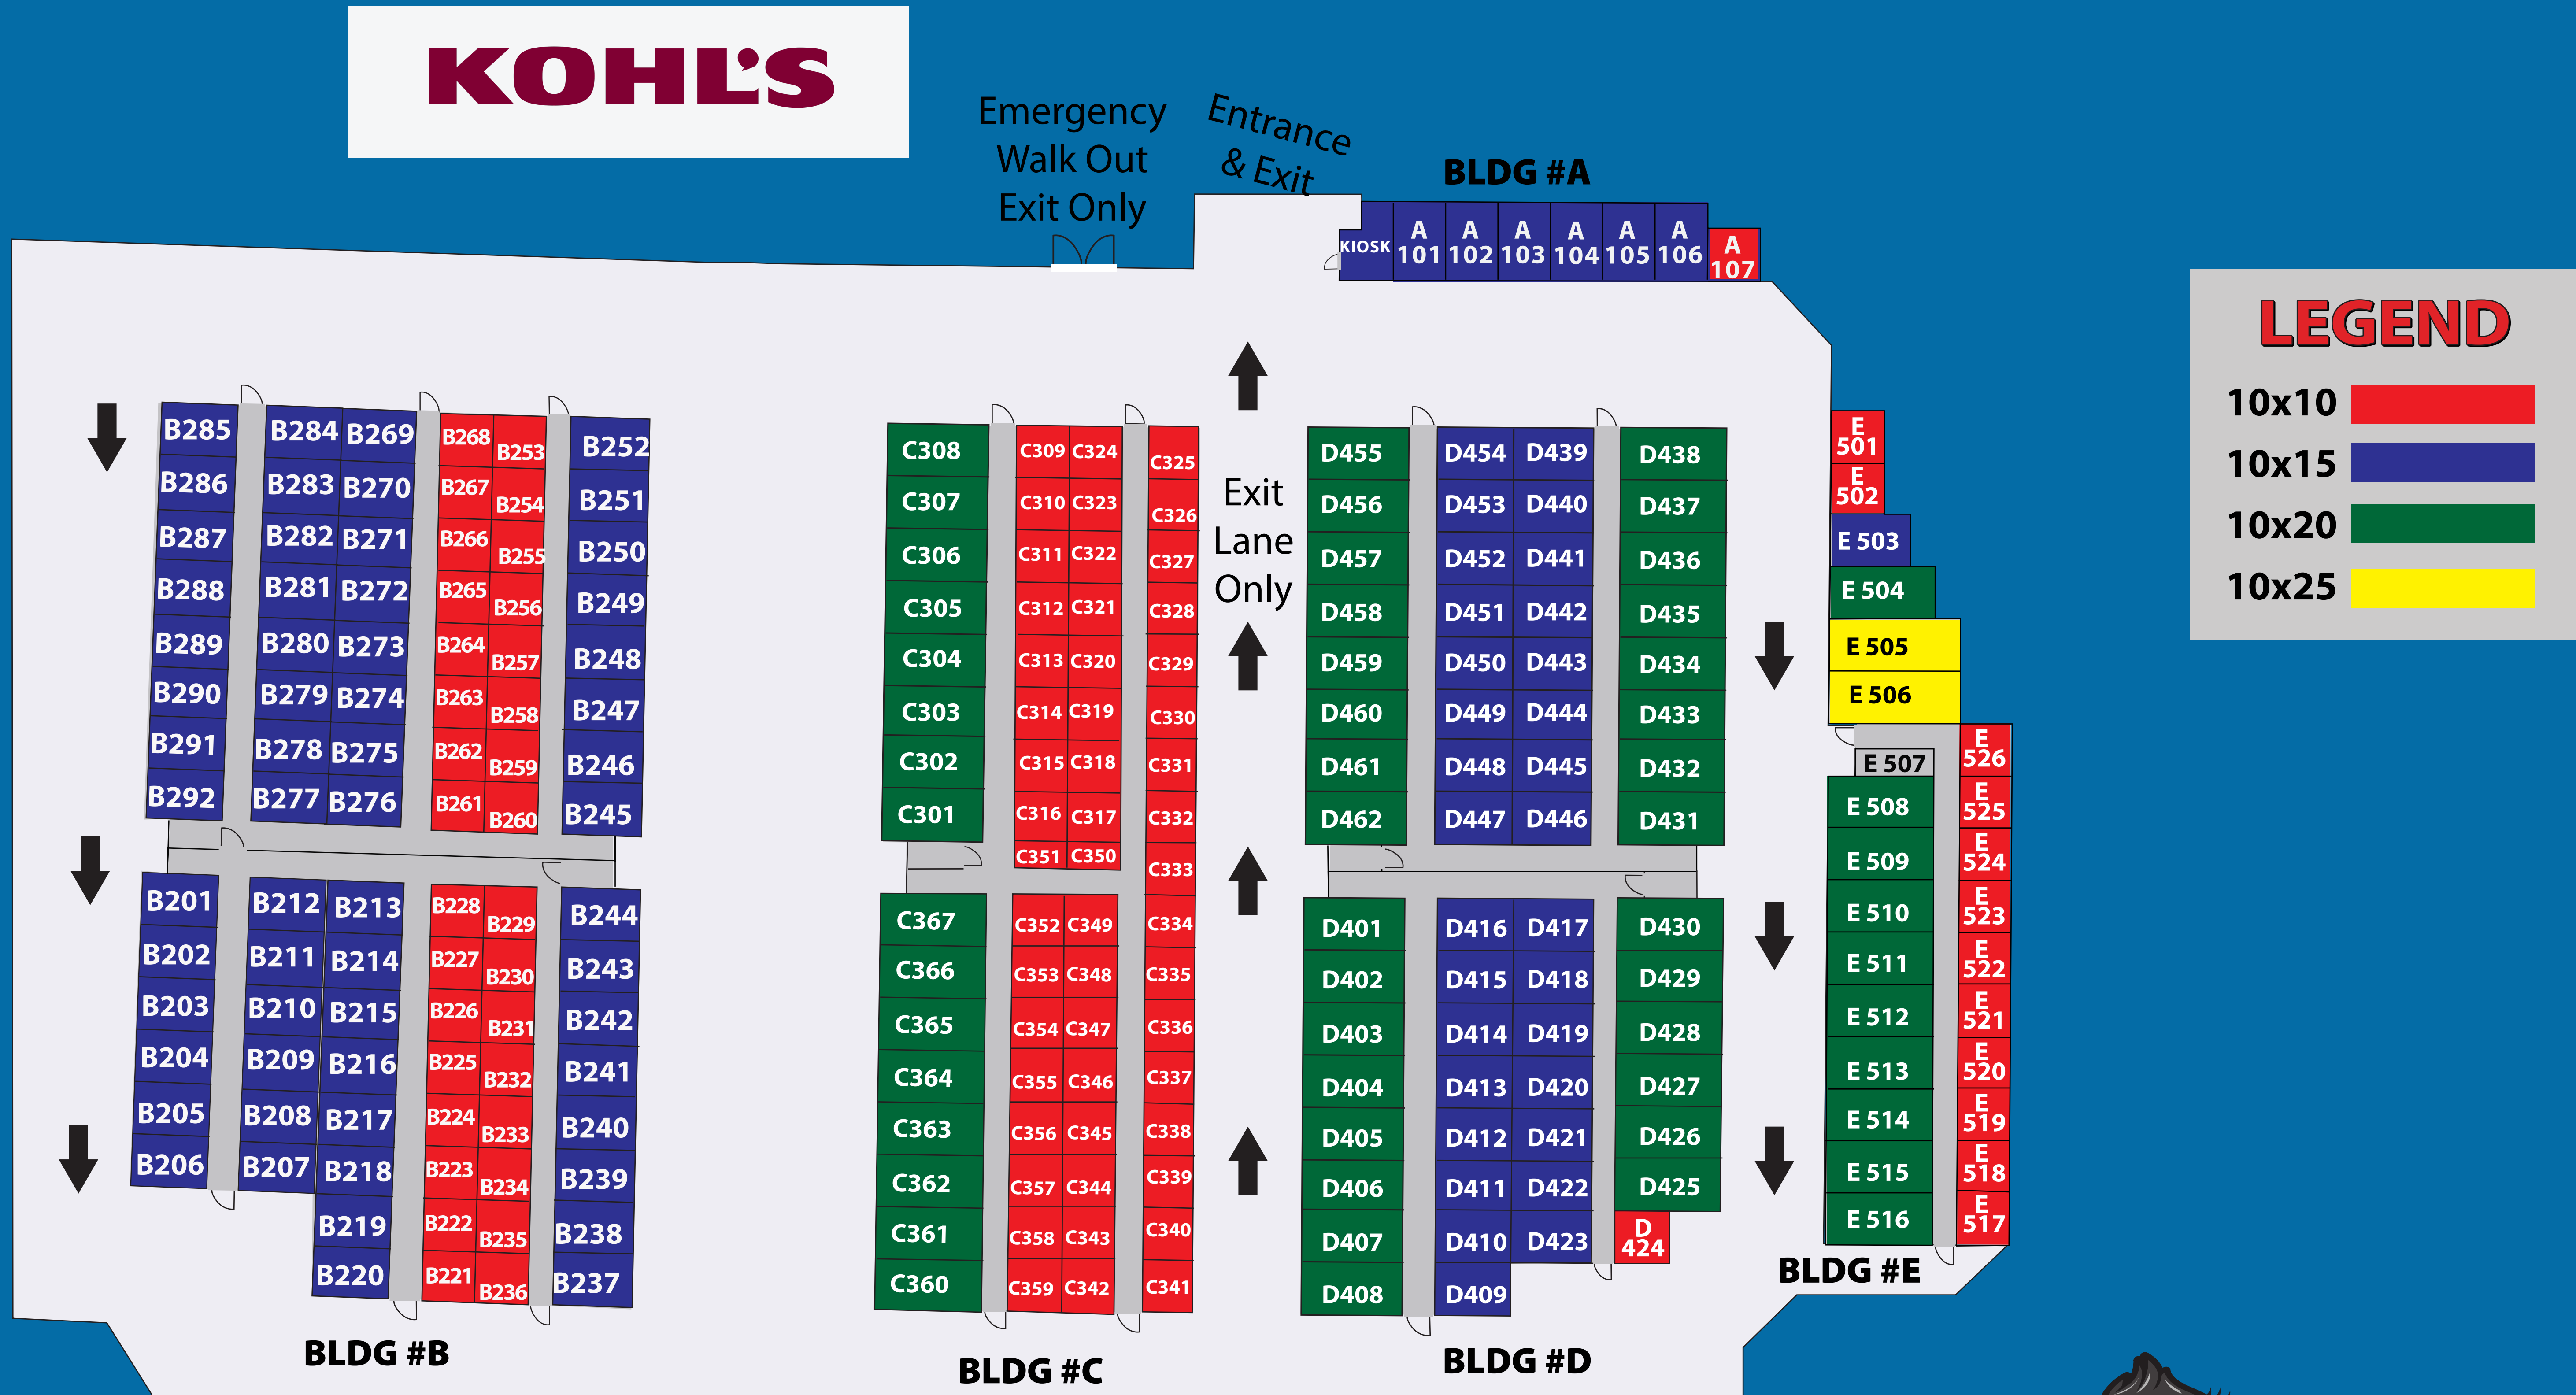

KOHL'S

Lloyd Expressway

23 Dorothy Drive, Evansville, IN 47712
812-602-0209